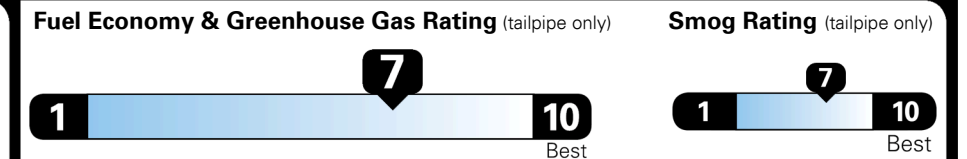

EPA DOT Fuel Economy and Environment

Gasoline Vehicle

Fuel Economy

33 MPG combined city/hwy
29 MPG city
39 MPG highway

MIDSIZE CARS range from 15 to 132 MPG. The best vehicle rates 142 MPG.

3.0 gallons per 100 miles

You save $1,250
in fuel costs over 5 years compared to the average new vehicle.

Annual fuel cost $1,050